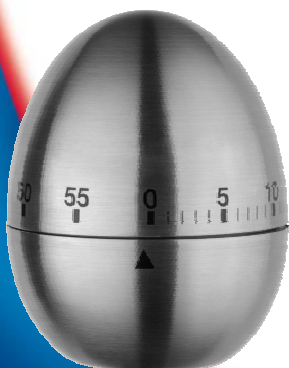

Editor : Whirlpool Europe S.r.l. V. le Guido Borghi, 27 -
21025 COMERIO (VA) ITALY
www.whirlpool.eu

480181700572

FR NL ITA UK D E SP P
GR H CZ SL PL RUS S
DK FIN NOR

8015250041194

EG1100